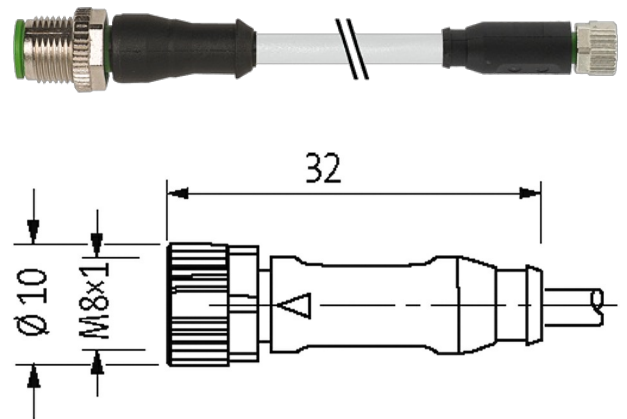

**M12 male 0° / M8 female 0°**

PUR 3x0.25 gy UL/CSA+robot+drag chain 0,3m

Male straight – female straight

M12 – M8, 3-pole

Art-No. 7005 - M12 Lite - (plastic hexagonal screw) on request

Art-No. 7005 - M8 Lite - (plastic hexagonal screw) on request

Plastic housings with good resistance against chemicals and oils.

The resistance to aggressive media should be individually tested for your application. Further details on request.

Further cable lengths on request.

Zinc die casting, save-cover coated

[Link to Product](#)**Illustration**

Product may differ from Image

**Sketch**

Male

Female

Product may differ from Image