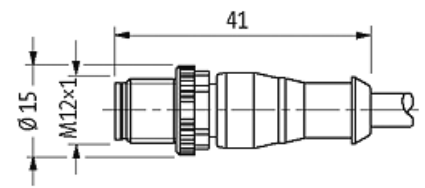

**M12 male 0° / M8 female 0°**

PUR 3x0.25 gy UL/CSA+robot+drag chain 0,3m

Male straight – female straight

M12 – M8, 3-pole

Art-No. 7005 - M12 Lite - (plastic hexagonal screw) on request

Art-No. 7005 - M8 Lite - (plastic hexagonal screw) on request

Zinc die casting, save-cover coated

[Link to Product](#)**Illustration**

Product may differ from Image

**Sketch**

Male

Female

Product may differ from Image