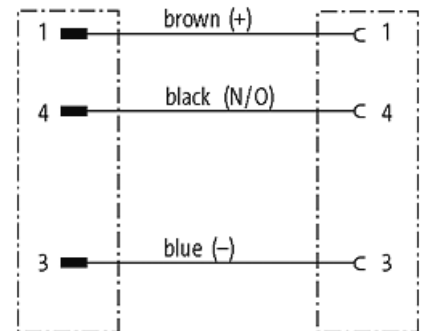

**M12 male 0° / M8 female 0°**

PUR 3x0.25 gy UL/CSA+robot+drag chain 0,3m

Male straight – female straight

M12 – M8, 3-pole

Art-No. 7005 - M12 Lite - (plastic hexagonal screw) on request

Art-No. 7005 - M8 Lite - (plastic hexagonal screw) on request

Zinc die casting, save-cover coated

[Link to Product](#)**Illustration**

Product may differ from Image

**Sketch**

Male

Female

Product may differ from Image